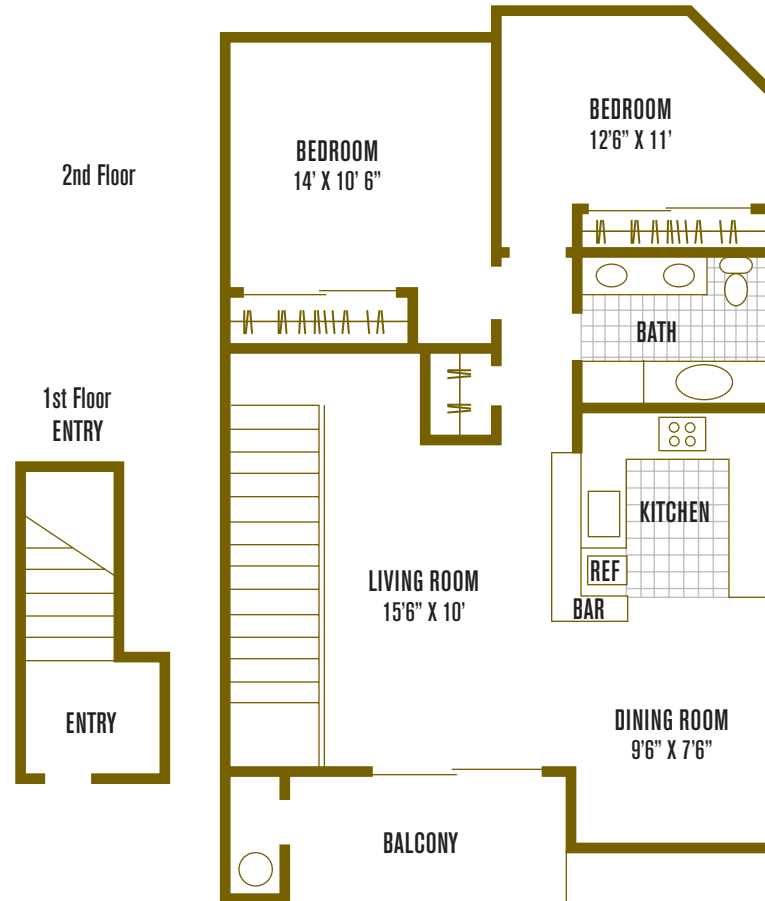

SHARPS & FLATS

APARTMENT HOMES

1660 Drew Circle

Davis, CA 95618

p: 530.753.4585 | f: 530.757.4585

www.ExperienceSharpsAndFlats.com

This floorplan has much to offer; a private entry, wired for high-speed internet, ample closets for each bedroom, a large pass-through bar for serving food or eating and a private balcony.

residence 1

2 Bedrooms | 1 Bathroom | 873 sq. ft.

notes: _____

All room dimensions and square footages are approximate.